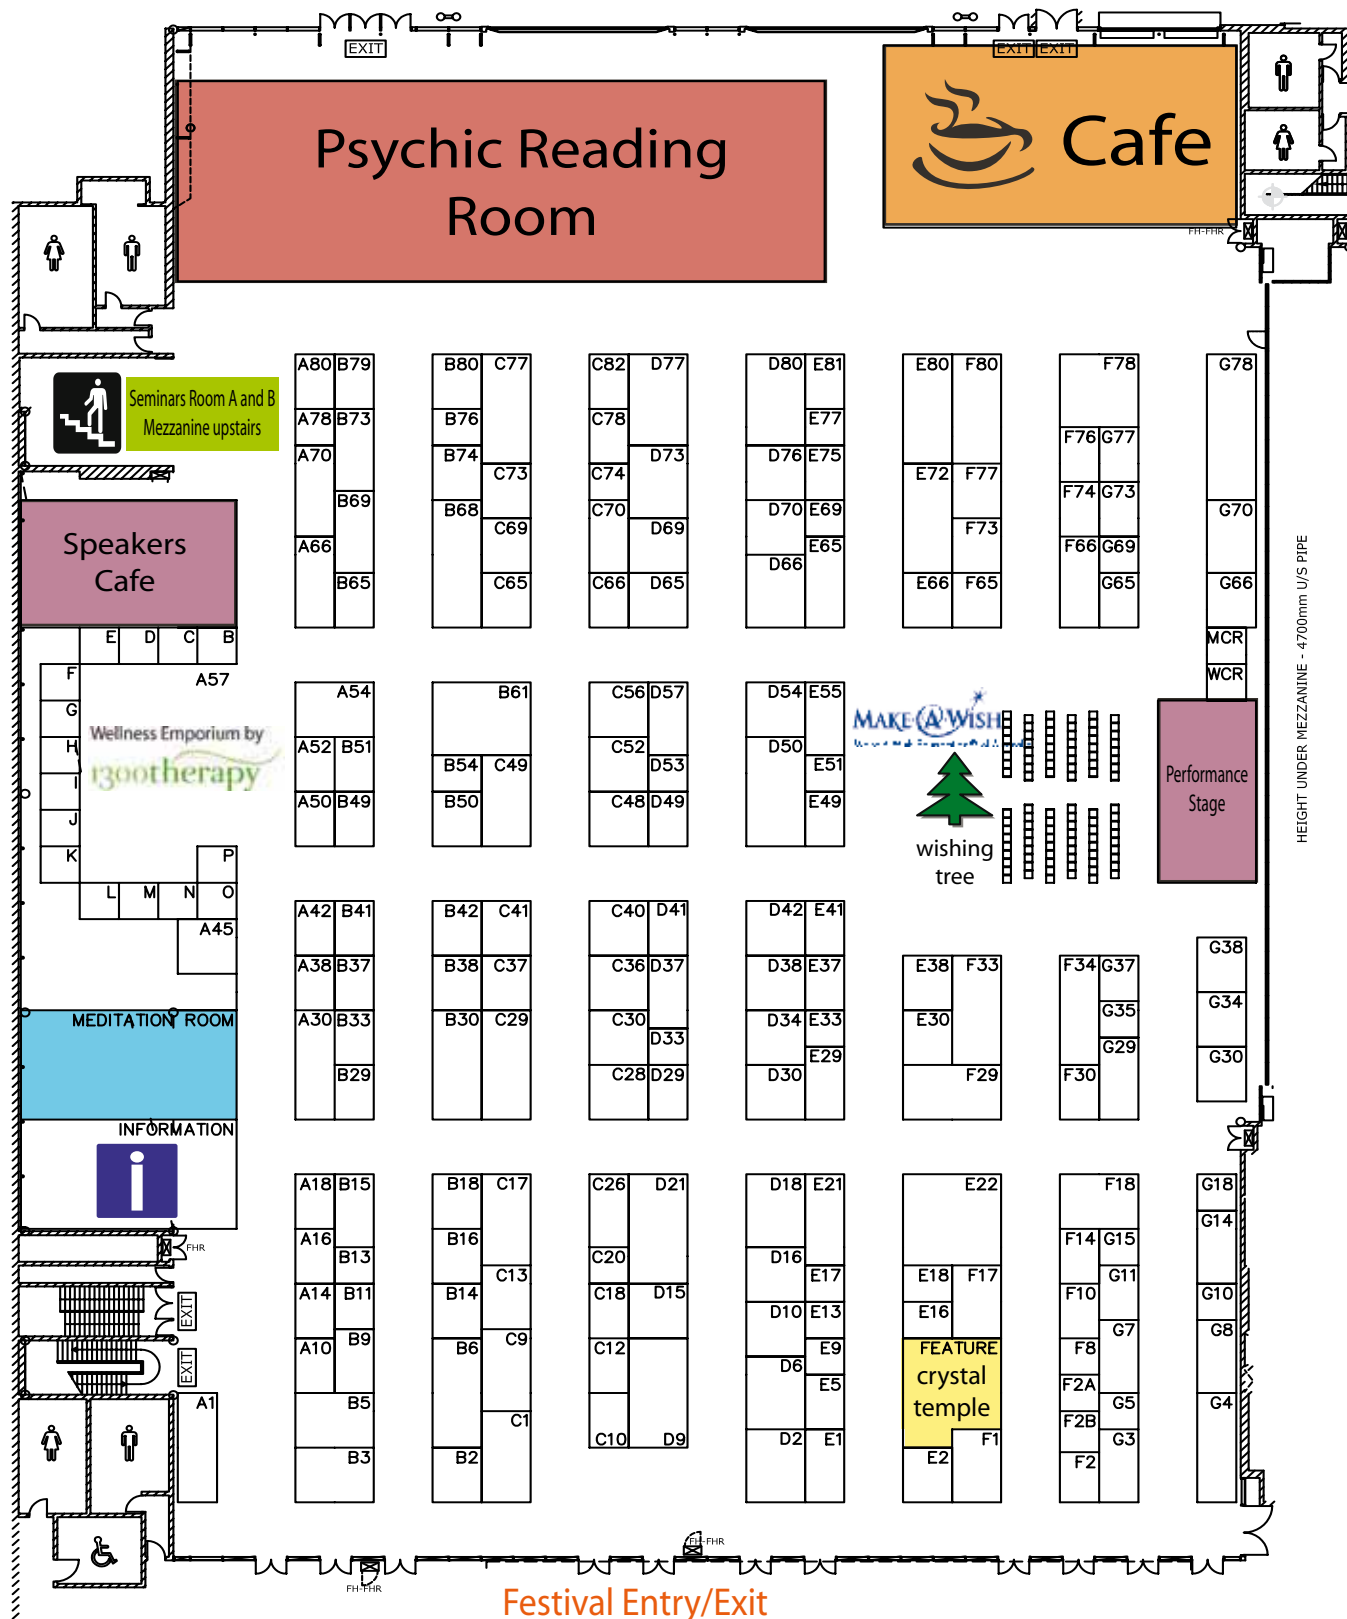

FESTIVAL FLOORPLAN